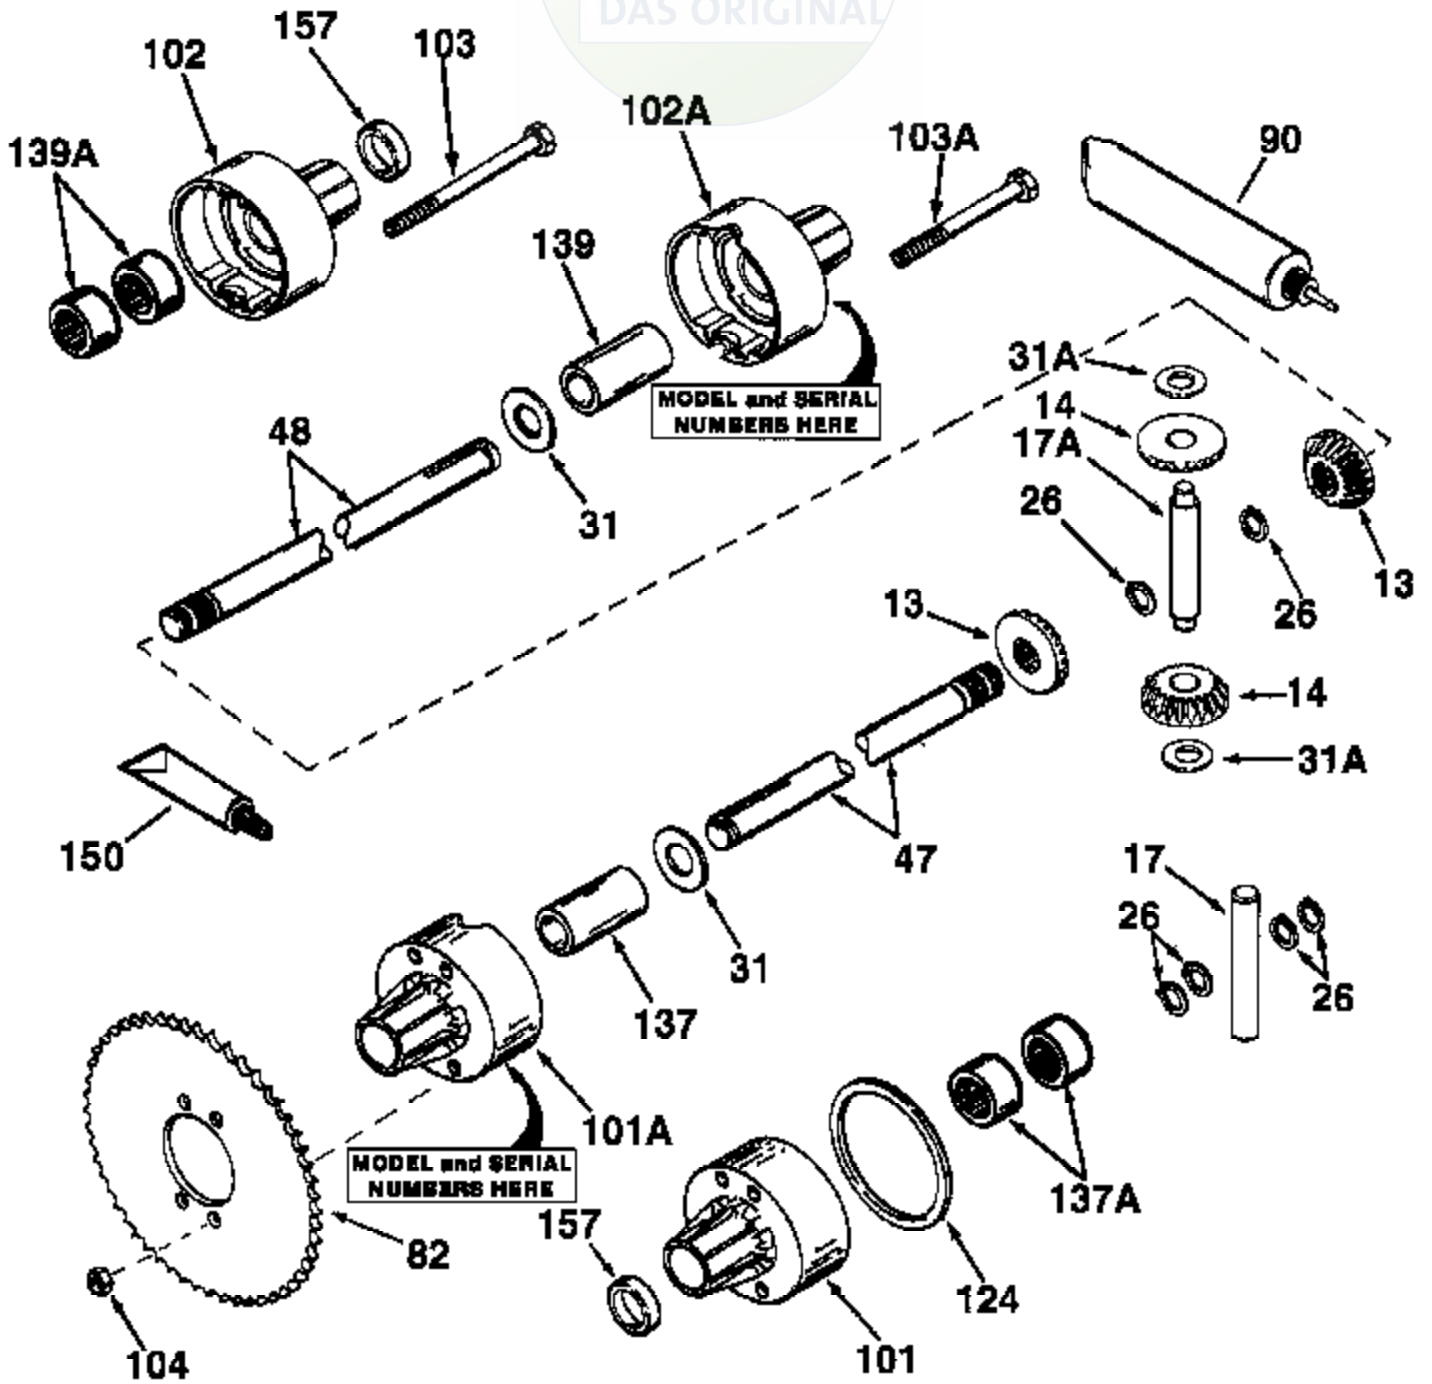

JOIST

SICHER IST DAS:
DAS ORIGINAL

Ref #	Part Number	Qty	Description
13	778067		Gear, Bevel (16 teeth)
14	778068		Gear, Pinion (16 teeth)
17	786040		Pin, Drive
26	792018		Ring, Snap (.078 thick)
31A	780096		Washer, Thrust
31	780001		Washer, Thrust
82	786043		Sprocket. No Teeth 54. OD 8.823
82	786051		Sprocket. No Teeth 60. OD 9.841
82	786070		Sprocket. No Teeth 48. OD 7.920
82	786041A		Sprocket. No Teeth 45. OD 7.389
82	786042		Sprocket. No Teeth 40. OD 6.650
90	788067B		Grease (32 oz. bottle Bentonite greas e)
101	774484	100-100-038	Differential Carrier Housing (Incl. 1 37)
102	774485	Peerless #1	Differential Carrier Housing (Incl. 1 39)
103	792041		Screw, 5/16-18 x 3-11/16"
104A	792061		Washer (Use as required)
124	788055A		Gasket, Differential (Use as required)
137	780077		Bushing
139	780124		Bushing

47 	48 	47L 	48L 
47A 	48A 	47M 	48M 
47B 	48B 	47N 	48N 
47C 	48C 	47P 	48P 
47D 	48D 	47Q 	48Q 
47E 	48E 	47R 	48R 
47F 	48F 	47S 	48S 
47G 	48G 	47T 	48T 
47H 	48H 	47U 	48U 
47I 	48I 	47V 	48V 
47J 	48J 	47W 	48W 
47K 	48K 	47X 	48X 

Ref #	Part Number	Qty	Description
47M	774583		Axle (8-3/4" long)
48M	774584		Axle (18-1/8" long)
104A	792061		Washer (Use as required)
